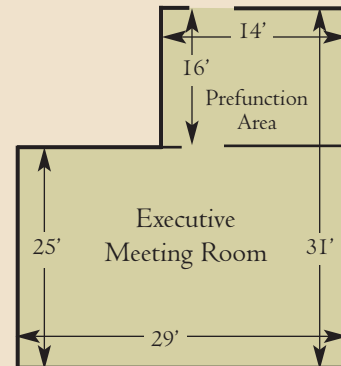

www.memphis.doubletree.com
1-800-222-TREE

MEETING AND BANQUET FACILITIES AND CAPACITIES

LOBBY LEVEL

Room	LxWxH	Sq. Ft.	Banquet	Reception	Theater	Classroom
Complete Ballroom	76 x 48 x 12	3,192	300	450	500	200
Ballroom A	24 x 48 x 12	1,008	80	150	120	70
Ballroom B	24 x 48 x 12	1,008	90	150	120	80
Ballroom C	28 x 48 x 12	1,176	70	125	120	50
Combination A & B	48 x 48 x 12	2,016	180	250	260	160
Combination B & C	52 x 48 x 12	2,184	180	225	260	140
Executive Meeting Room	29 x 25 x 8	809	70	100	100	48
Boardroom	14 x 24 x 8	336	12	12	-	-
Classroom	14 x 24 x 8	336	18	20	25	12
Plaza Meeting Room A & B (Each)	14 x 24 x 8	336	16	16	20	9
Plaza Meeting Room A & B (Combined)	28 x 24 x 8	672	40	40	50	30
Plaza Meeting Room C	14 x 24 x 8	336	12	12	-	-