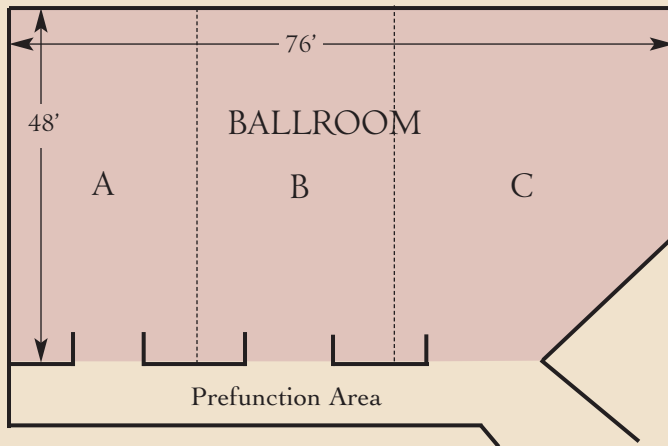

www.memphis.doubletree.com
1-800-222-TREE

MEETING AND BANQUET FACILITIES AND CAPACITIES

LOBBY LEVEL

Room	LxWxH	Sq. Ft.	Banquet	Reception	Theater	Classroom
Complete Ballroom	76 x 48 x 12	3,192	300	450	500	200
Ballroom A	24 x 48 x 12	1,008	80	150	120	70
Ballroom B	24 x 48 x 12	1,008	90	150	120	80
Ballroom C	28 x 48 x 12	1,176	70	125	120	50
Combination A & B	48 x 48 x 12	2,016	180	250	260	160
Combination B & C	52 x 48 x 12	2,184	180	225	260	140
Executive Meeting Room	29 x 25 x 8	809	70	100	100	48
Boardroom	14 x 24 x 8	336	12	12	-	-
Classroom	14 x 24 x 8	336	18	20	25	12
Plaza Meeting Room A & B (Each)	14 x 24 x 8	336	16	16	20	9
Plaza Meeting Room A & B (Combined)	28 x 24 x 8	672	40	40	50	30
Plaza Meeting Room C	14 x 24 x 8	336	12	12	-	-