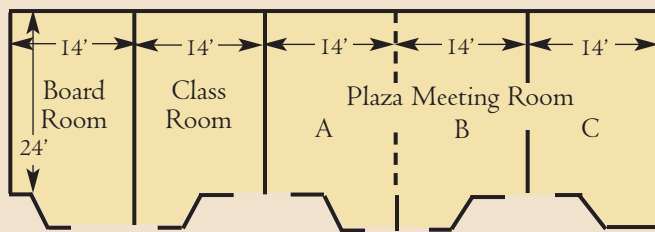

www.memphis.doubletree.com
1-800-222-TREE

MEETING AND BANQUET FACILITIES AND CAPACITIES

LOBBY LEVEL

Room	LxWxH	Sq. Ft.	Banquet	Reception	Theater	Classroom
Complete Ballroom	76 x 48 x 12	3,192	300	450	500	200
Ballroom A	24 x 48 x 12	1,008	80	150	120	70
Ballroom B	24 x 48 x 12	1,008	90	150	120	80
Ballroom C	28 x 48 x 12	1,176	70	125	120	50
Combination A & B	48 x 48 x 12	2,016	180	250	260	160
Combination B & C	52 x 48 x 12	2,184	180	225	260	140
Executive Meeting Room	29 x 25 x 8	809	70	100	100	48
Boardroom	14 x 24 x 8	336	12	12	-	-
Classroom	14 x 24 x 8	336	18	20	25	12
Plaza Meeting Room A & B (Each)	14 x 24 x 8	336	16	16	20	9
Plaza Meeting Room A & B (Combined)	28 x 24 x 8	672	40	40	50	30
Plaza Meeting Room C	14 x 24 x 8	336	12	12	-	-